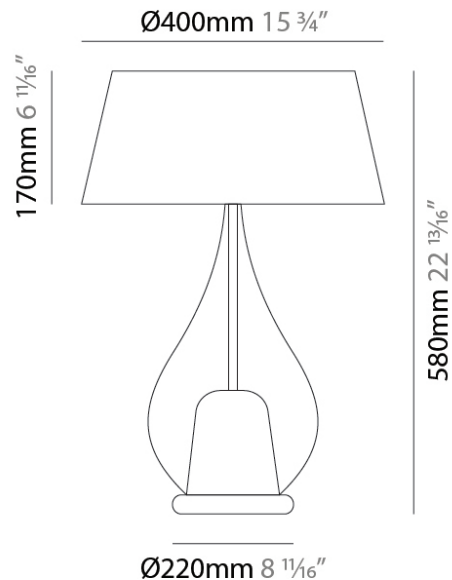

PROJECT
TYPE
SPECIFIER
QUANTITY
DATE

ZOE VINCENT - PORTABLE PORTABLE

D144029-

base number Finish
Options

1. To build a product code in our configurator select the specify button on the base model # product page
2. To build a manual product code on this datasheet choose from the options listed below in blue font and add the suffix to the base model #

GENERAL

Series: Zoe
Subseries: Zoe Vincent - Portable
Partner: Cangini & Tucci
Division: Design
Installation: Portable
Product Type: Table
Mounting Location: Table

PHYSICAL

Shape: Teardrop
Diameter (mm): 400
Diameter (in): 15 3/4
Height (mm): 580
Height (in): 22 13/16
Weight (kg): 1.92
Weight (lbs): 4.23
Diffuser: Glass - Opal
Fixture Finish: MSB / TRA
Holder Finish: BLK
Fixture Material: Glass / Metal
Primary Material: Glass - Borosilicate

ELECTRICAL

Number of Lamps: 1
Lamp Type: LED + LED Retrofit
Input Wattage (W): 4.3
Bulb Included: Bulb Not Included
Max. Wattage Per Lamp (W): 8
Lamp Base: E26
Dimming: Non-Dimmable
Input Voltage (V): 120

LED

Number of LEDs: 1
Color Temperature (°K): 3000
Max. Delivered Lumen (lm): 350
Nominal Lumen (lm): 350

OPTICAL

RATINGS AND CERTIFICATIONS

Certified By: Certified for North American Standards
IP rating: IP20