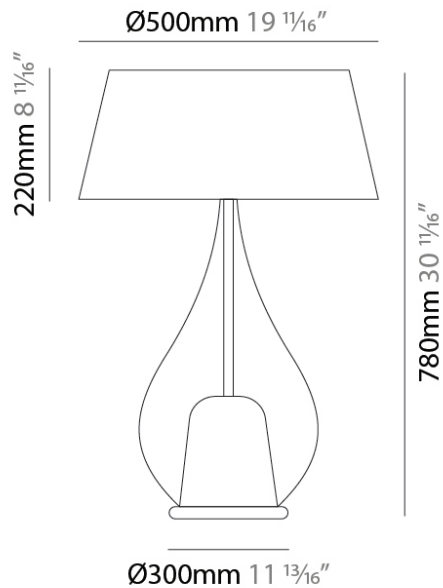

PROJECT
TYPE
SPECIFIER
QUANTITY
DATE

ZOE VINCENT - PORTABLE PORTABLE

D144030-

base number Finish
Options

1. To build a product code in our configurator select the specify button on the base model # product page
2. To build a manual product code on this datasheet choose from the options listed below in blue font and add the suffix to the base model #

GENERAL

Series: Zoe
Subseries: Zoe Vincent - Portable
Partner: Cangani & Tucci
Division: Design
Installation: Portable
Product Type: Table
Mounting Location: Table

PHYSICAL

Shape: Teardrop
Diameter (mm): 500
Diameter (in): 19 11/16
Height (mm): 780
Height (in): 30 11/16
Weight (kg): 3.435
Weight (lbs): 7.57
Diffuser: Glass - Opal
Fixture Finish: MSB / TRA
Holder Finish: BLK
Fixture Material: Glass / Metal
Primary Material: Glass - Borosilicate

ELECTRICAL

Number of Lamps: 1
Lamp Type: LED + LED Retrofit
Input Wattage (W): 4.3
Bulb Included: Bulb Not Included
Max. Wattage Per Lamp (W): 8
Lamp Base: E26
Dimming: Non-Dimmable
Input Voltage (V): 120

LED

Number of LEDs: 1
Color Temperature (°K): 3000
Max. Delivered Lumen (lm): 350
Nominal Lumen (lm): 350

OPTICAL

RATINGS AND CERTIFICATIONS

Certified By: Certified for North American Standards
IP rating: IP20