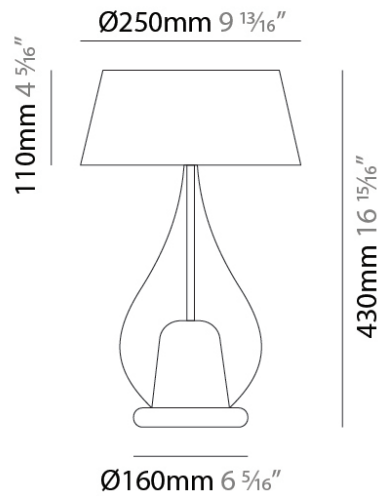

GENERAL

Series: Zoe
Subseries: Zoe Vincent - Portable
Partner: Cangini & Tucci
Division: Design
Installation: Portable
Product Type: Table
Mounting Location: Table

PHYSICAL

Shape: Teardrop
Diameter (mm): 250
Diameter (in): 9 ¹³/₁₆
Height (mm): 430
Height (in): 16 ¹⁵/₁₆
Weight (kg): 1.10
Weight (lbs): 2.43
Diffuser: Glass - Opal
Fixture Finish: MSB / TRA
Holder Finish: BLK
Fixture Material: Glass / Metal
Primary Material: Glass - Borosilicate

LED

Number of LEDs: 1
Color Temperature (°K): 3000
Max. Delivered Lumen (lm): 350
Nominal Lumen (lm): 350

OPTICAL

RATINGS AND CERTIFICATIONS

Certified By: Certified for North American Standards
IP rating: IP20

GENERAL

Series: Zoe
Subseries: Zoe Vincent - Portable
Partner: Cangini & Tucci
Division: Design
Installation: Portable
Product Type: Table
Mounting Location: Table

PHYSICAL

Shape: Teardrop
Diameter (mm): 400
Diameter (in): 15 3/4
Height (mm): 580
Height (in): 22 13/16
Weight (kg): 1.92
Weight (lbs): 4.23
Diffuser: Glass - Opal
Fixture Finish: MSB / TRA
Holder Finish: BLK
Fixture Material: Glass / Metal
Primary Material: Glass - Borosilicate

GENERAL

Series: Zoe
 Subseries: Zoe Vincent - Portable
 Partner: Cangani & Tucci
 Division: Design
 Installation: Portable
 Product Type: Table
 Mounting Location: Table

PHYSICAL

Shape: Teardrop
 Diameter (mm): 500
 Diameter (in): 19 11/16
 Height (mm): 780
 Height (in): 30 11/16
 Weight (kg): 3.435
 Weight (lbs): 7.57
 Diffuser: Glass - Opal
 Fixture Finish: MSB / TRA
 Holder Finish: BLK
 Fixture Material: Glass / Metal
 Primary Material: Glass - Borosilicate